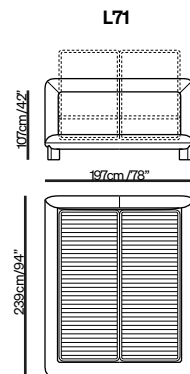

## Double bed with electric slatted base

Split mesh size:  
160x200 / 63" x 79"

Split mesh size:  
180x200 / 71" x 79"

Split mesh size:  
152x203 / 60" x 80"

Split mesh size:  
193x203 / 76" x 80"

## Double bed with tilt and lift mechanism

Split mesh size:  
160x200 / 63" x 79"

Split mesh size:  
180x200 / 71" x 79"

Split mesh size:  
152x203 / 60" x 80"

Split mesh size:  
193x203 / 76" x 80"