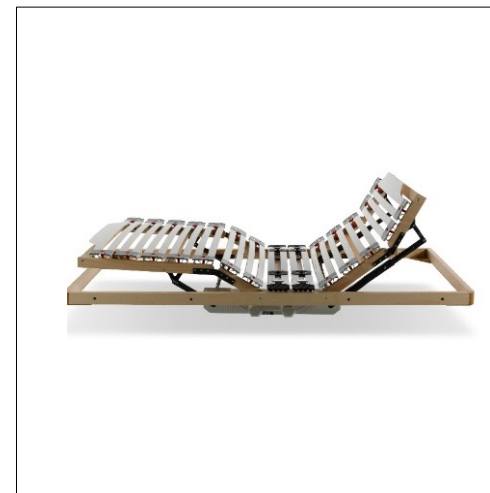

The version with boiserie includes integrated bedside tables, available in two elegant finishes: smoked oak with the top in Calacatta gold marble and tobacco ashwood with the top in Calacatta gold.

Feet available in two finishes: 32 smoked oak and 44 tobacco ashwood.