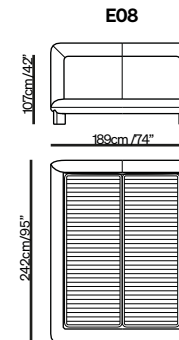

## Double bed with electric slatted base

Split mesh size:  
160x200 / 63" x 79"

Split mesh size:  
180x200 / 71" x 79"

Split mesh size:  
152x203 / 60" x 80"

Split mesh size:  
193x203 / 76" x 80"

## Double bed with tilt and lift mechanism

Split mesh size:  
160x200 / 63" x 79"

Split mesh size:  
180x200 / 71" x 79"

Split mesh size:  
152x203 / 60" x 80"

Split mesh size:  
193x203 / 76" x 80"