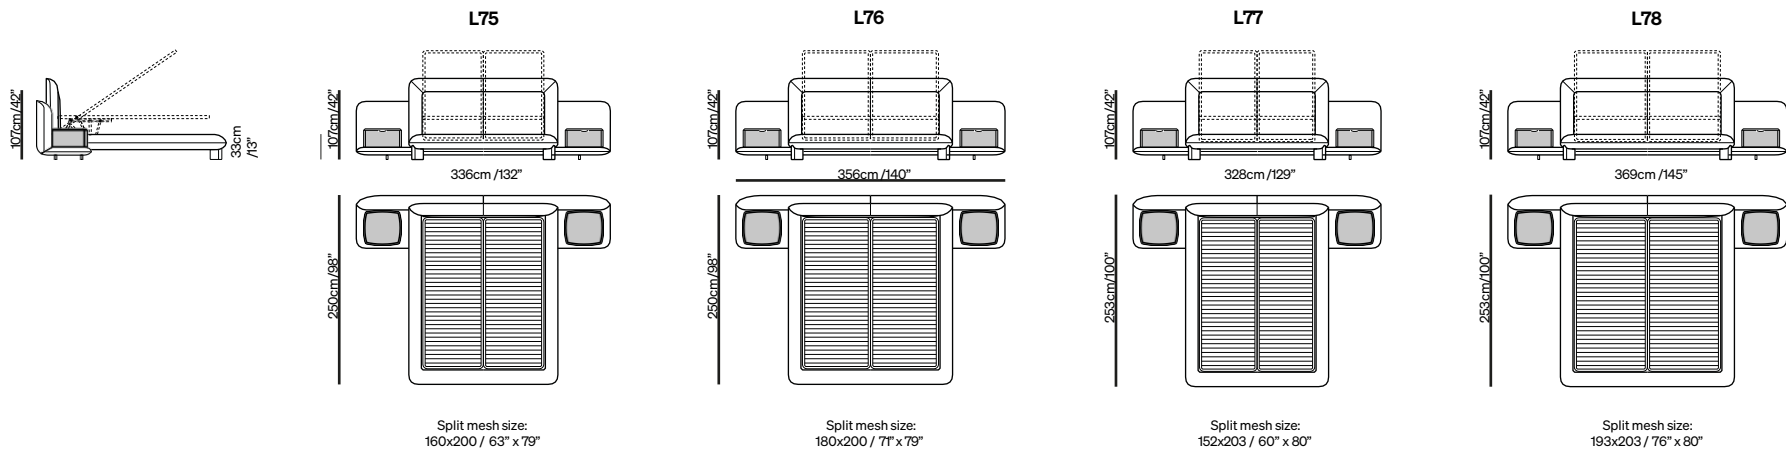

double bed with tilt and lift mechanism - boiserie and integrated bedside tables