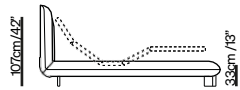

## Double bed with electric slatted base

Split mesh size:  
160x200 / 63" x 79"

Split mesh size:  
180x200 / 71" x 79"

Split mesh size:  
152x203 / 60" x 80"

Split mesh size:  
193x203 / 76" x 80"

## Double bed with tilt and lift mechanism

Split mesh size:  
160x200 / 63" x 79"

Split mesh size:  
180x200 / 71" x 79"

Split mesh size:  
152x203 / 60" x 80"

Split mesh size:  
193x203 / 76" x 80"