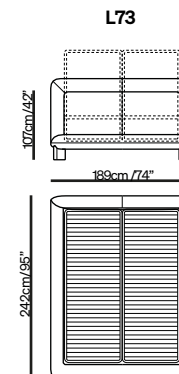

## Double bed with electric slatted base

Split mesh size:  
160x200 / 63" x 79"

Split mesh size:  
180x200 / 71" x 79"

Split mesh size:  
152x203 / 60" x 80"

Split mesh size:  
193x203 / 76" x 80"

## Double bed with tilt and lift mechanism

Split mesh size:  
160x200 / 63" x 79"

Split mesh size:  
180x200 / 71" x 79"

Split mesh size:  
152x203 / 60" x 80"

Split mesh size:  
193x203 / 76" x 80"