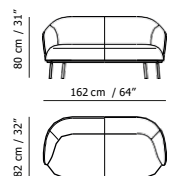

Sofa: Botanic