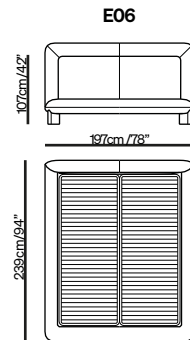

## Double bed with electric slatted base

Split mesh size:  
160x200 / 63" x 79"

Split mesh size:  
180x200 / 71" x 79"

Split mesh size:  
152x203 / 60" x 80"

Split mesh size:  
193x203 / 76" x 80"

## Double bed with tilt and lift mechanism

Split mesh size:  
160x200 / 63" x 79"

Split mesh size:  
180x200 / 71" x 79"

Split mesh size:  
152x203 / 60" x 80"

Split mesh size:  
193x203 / 76" x 80"