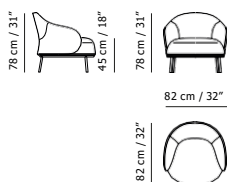

Armchair: Botanic