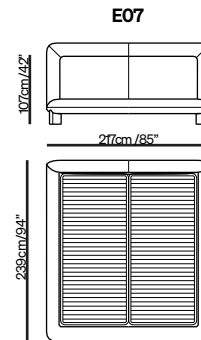

## Double bed with electric slatted base

Split mesh size:  
160x200 / 63" x 79"

Split mesh size:  
180x200 / 71" x 79"

Split mesh size:  
152x203 / 60" x 80"

Split mesh size:  
193x203 / 76" x 80"

## Double bed with tilt and lift mechanism

Split mesh size:  
160x200 / 63" x 79"

Split mesh size:  
180x200 / 71" x 79"

Split mesh size:  
152x203 / 60" x 80"

Split mesh size:  
193x203 / 76" x 80"