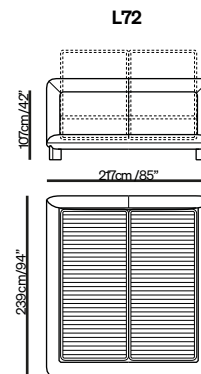

## Double bed with electric slatted base

Split mesh size:  
160x200 / 63" x 79"

Split mesh size:  
180x200 / 71" x 79"

Split mesh size:  
152x203 / 60" x 80"

Split mesh size:  
193x203 / 76" x 80"

## Double bed with tilt and lift mechanism

Split mesh size:  
160x200 / 63" x 79"

Split mesh size:  
180x200 / 71" x 79"

Split mesh size:  
152x203 / 60" x 80"

Split mesh size:  
193x203 / 76" x 80"