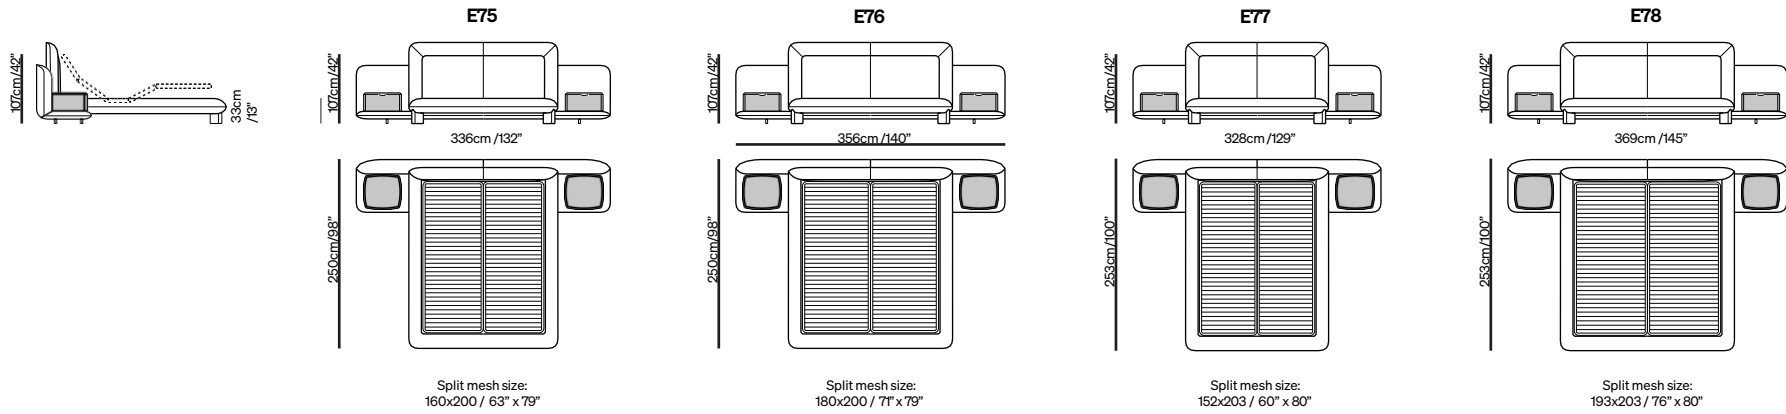

## Double bed with electric slatted base

Split mesh size:  
160x200 / 63" x 79"

Split mesh size:  
180x200 / 71" x 79"

Split mesh size:  
152x203 / 60" x 80"

Split mesh size:  
193x203 / 76" x 80"

## Double bed with tilt and lift mechanism

Split mesh size:  
160x200 / 63" x 79"

Split mesh size:  
180x200 / 71" x 79"

Split mesh size:  
152x203 / 60" x 80"

Split mesh size:  
193x203 / 76" x 80"

# Choose your Flow

The Flow project is highly versatile, with the bed available in different sizes to accommodate various spaces.

double bed with electric slatted base - boiserie and integrated bedside tables