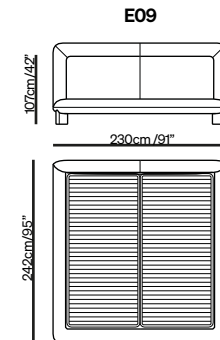

## Double bed with electric slatted base

Split mesh size:  
160x200 / 63" x 79"

Split mesh size:  
180x200 / 71" x 79"

Split mesh size:  
152x203 / 60" x 80"

Split mesh size:  
193x203 / 76" x 80"

## Double bed with tilt and lift mechanism

Split mesh size:  
160x200 / 63" x 79"

Split mesh size:  
180x200 / 71" x 79"

Split mesh size:  
152x203 / 60" x 80"

Split mesh size:  
193x203 / 76" x 80"