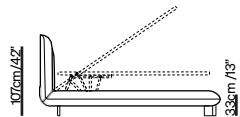

## Double bed with electric slatted base

Split mesh size:  
160x200 / 63" x 79"

Split mesh size:  
180x200 / 71" x 79"

Split mesh size:  
152x203 / 60" x 80"

Split mesh size:  
193x203 / 76" x 80"

## Double bed with tilt and lift mechanism

Split mesh size:  
160x200 / 63" x 79"

Split mesh size:  
180x200 / 71" x 79"

Split mesh size:  
152x203 / 60" x 80"

Split mesh size:  
193x203 / 76" x 80"