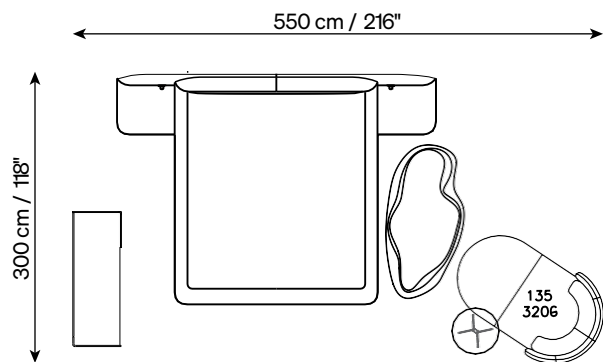

Layout Examples

You can also showcase the versatility of the project with different layouts, highlighting the creation of various configurations to optimize space in any bedroom. The bed comes in various frame options to accommodate different mattress dimensions, providing flexibility to fit a range of bedroom layouts and needs.

DIM: 16 SQM / 172 SQFT