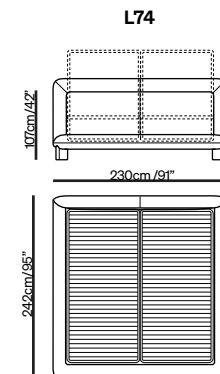

## Double bed with electric slatted base

Split mesh size:  
160x200 / 63" x 79"

Split mesh size:  
180x200 / 71" x 79"

Split mesh size:  
152x203 / 60" x 80"

Split mesh size:  
193x203 / 76" x 80"

## Double bed with tilt and lift mechanism

Split mesh size:  
160x200 / 63" x 79"

Split mesh size:  
180x200 / 71" x 79"

Split mesh size:  
152x203 / 60" x 80"

Split mesh size:  
193x203 / 76" x 80"