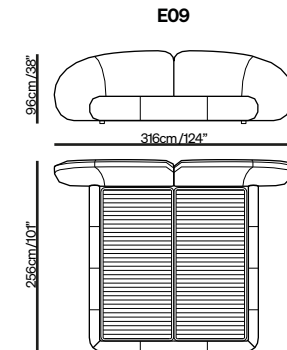

Choose your Memoria

The Memoria project is highly versatile, with the bed available in different sizes to accommodate various spaces.

Double bed with electric slatted base

Split mesh size:
160x200 / 63\" x 79\"

Split mesh size:
180x200 / 71\" x 79\"

Split mesh size:
152x203 / 60\" x 80\"

Split mesh size:
193x203 / 76\" x 80\"

Double bed with tilt and lift mechanism

Split mesh size:
160x200 / 63\" x 79\"

Split mesh size:
180x200 / 71\" x 79\"

Split mesh size:
152x203 / 60\" x 80\"

Split mesh size:
193x203 / 76\" x 80\"

Technical features

The Memoria bed evokes a place where body and mind can rest moving without obstacles, in an enveloping and timeless comfort.