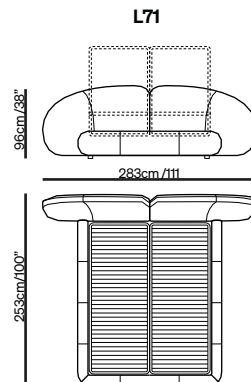

Choose your Memoria

The Memoria project is highly versatile, with the bed available in different sizes to accommodate various spaces.

Double bed with electric slatted base

Split mesh size:
160x200 / 63\" x 79\"

Split mesh size:
180x200 / 71\" x 79\"

Split mesh size:
152x203 / 60\" x 80\"

Split mesh size:
193x203 / 76\" x 80\"

Double bed with tilt and lift mechanism

Split mesh size:
160x200 / 63\" x 79\"

Split mesh size:
180x200 / 71\" x 79\"

Split mesh size:
152x203 / 60\" x 80\"

Split mesh size:
193x203 / 76\" x 80\"

Technical features

The Memoria bed evokes a place where body and mind can rest moving without obstacles, in an enveloping and timeless comfort.