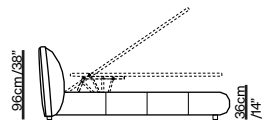

Choose your Memoria

The Memoria project is highly versatile, with the bed available in different sizes to accommodate various spaces.

Double bed with electric slatted base

Split mesh size:
160x200 / 63\" x 79\"

Split mesh size:
180x200 / 71\" x 79\"

Split mesh size:
152x203 / 60\" x 80\"

Split mesh size:
193x203 / 76\" x 80\"

Double bed with tilt and lift mechanism

Split mesh size:
160x200 / 63\" x 79\"

Split mesh size:
180x200 / 71\" x 79\"

Split mesh size:
152x203 / 60\" x 80\"

Split mesh size:
193x203 / 76\" x 80\"

Technical features

The Memoria bed evokes a place where body and mind can rest moving without obstacles, in an enveloping and timeless comfort.