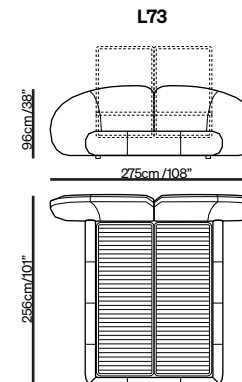

Choose your Memoria

The Memoria project is highly versatile, with the bed available in different sizes to accommodate various spaces.

Double bed with electric slatted base

Split mesh size:
160x200 / 63\" x 79\"

Split mesh size:
180x200 / 71\" x 79\"

Split mesh size:
152x203 / 60\" x 80\"

Split mesh size:
193x203 / 76\" x 80\"

Double bed with tilt and lift mechanism

Split mesh size:
160x200 / 63\" x 79\"

Split mesh size:
180x200 / 71\" x 79\"

Split mesh size:
152x203 / 60\" x 80\"

Split mesh size:
193x203 / 76\" x 80\"

Technical features

The Memoria bed evokes a place where body and mind can rest moving without obstacles, in an enveloping and timeless comfort.