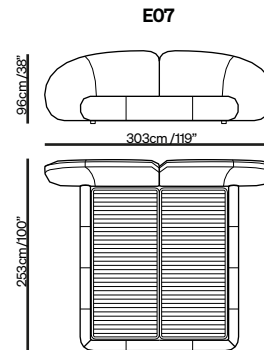

Choose your Memoria

The Memoria project is highly versatile, with the bed available in different sizes to accommodate various spaces.

Double bed with electric slatted base

Split mesh size:
160x200 / 63\" x 79\"

Split mesh size:
180x200 / 71\" x 79\"

Split mesh size:
152x203 / 60\" x 80\"

Split mesh size:
193x203 / 76\" x 80\"

Double bed with tilt and lift mechanism

Split mesh size:
160x200 / 63\" x 79\"

Split mesh size:
180x200 / 71\" x 79\"

Split mesh size:
152x203 / 60\" x 80\"

Split mesh size:
193x203 / 76\" x 80\"

Technical features

The Memoria bed evokes a place where body and mind can rest moving without obstacles, in an enveloping and timeless comfort.