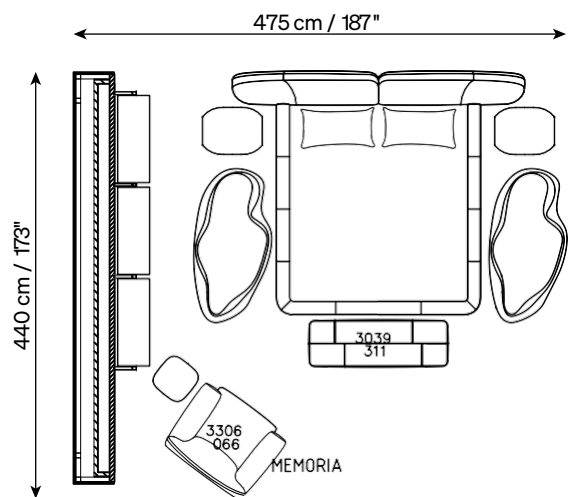

Layout Examples

It is also possible to express the versatility of the project through different layouts, suggesting the creation of various room sets to show the optimization of spaces in any living area.

DIM: 21SQM / 226 SQFT