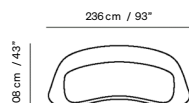

Sofa: Splash 3269