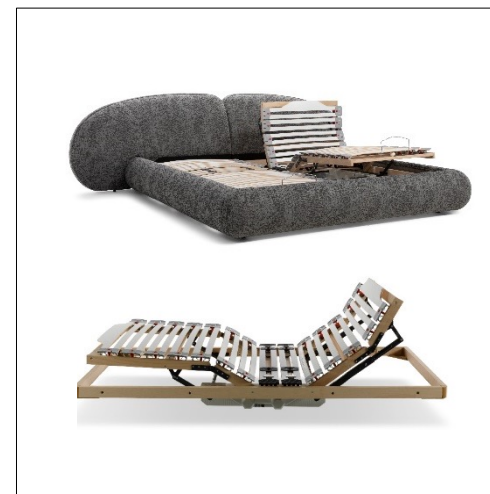

 King and Queen Sizes

 Leather and Fabric

 Lift System with two opening options

 Electric slatted base

The bed is available in both leather and fabric. The leather version starts from category 25 Status.

The lift-up system offers two positions, 45 degrees and horizontal, to facilitate bed-making.

The bed slats are made of multi-layer beech wood with ABS polymer, ensuring long-lasting durability and superior resistance. The slats are treated with a special embossing in the lumbar area.

Bedroom furnishing Memoria