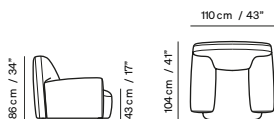

Armchair: Memoria & Pillow 1800
Vers. 385+124