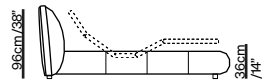

Choose your Memoria

The Memoria project is highly versatile, with the bed available in different sizes to accommodate various spaces.

Double bed with electric slatted base

Split mesh size:
160x200 / 63\" x 79\"

Split mesh size:
180x200 / 71\" x 79\"

Split mesh size:
152x203 / 60\" x 80\"

Split mesh size:
193x203 / 76\" x 80\"

Double bed with tilt and lift mechanism

Split mesh size:
160x200 / 63\" x 79\"

Split mesh size:
180x200 / 71\" x 79\"

Split mesh size:
152x203 / 60\" x 80\"

Split mesh size:
193x203 / 76\" x 80\"

Technical features

The Memoria bed evokes a place where body and mind can rest moving without obstacles, in an enveloping and timeless comfort.