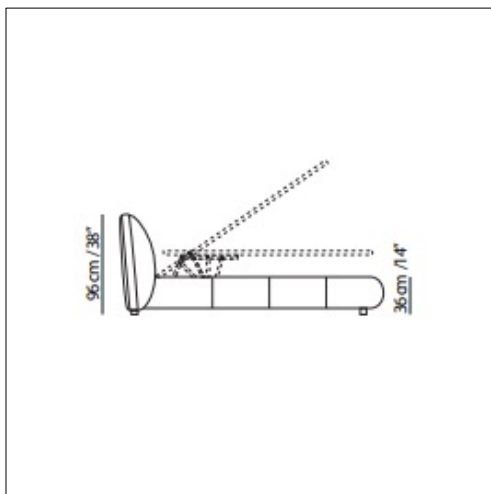

Split mesh size:
152x203 / 60\" x 80\"

Split mesh size:
193x203 / 76\" x 80\"

Technical features

The Memoria bed evokes a place where body and mind can rest moving without obstacles, in an enveloping and timeless comfort.

 King and Queen Sizes

 Leather and Fabric

 Lift System with two opening options

 Electric slatted base

The bed is available in both leather and fabric. The leather version starts from category 25 Status.

The lift-up system offers two positions, 45 degrees and horizontal, to facilitate bed-making.