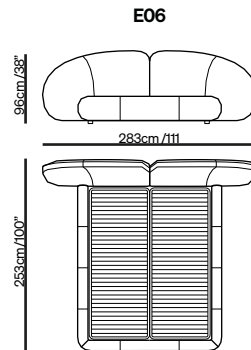

Choose your Memoria

The Memoria project is highly versatile, with the bed available in different sizes to accommodate various spaces.

Double bed with electric slatted base

Split mesh size:
160x200 / 63\" x 79\"

Split mesh size:
180x200 / 71\" x 79\"

Split mesh size:
152x203 / 60\" x 80\"

Split mesh size:
193x203 / 76\" x 80\"

Double bed with tilt and lift mechanism

Split mesh size:
160x200 / 63\" x 79\"

Split mesh size:
180x200 / 71\" x 79\"

Split mesh size:
152x203 / 60\" x 80\"

Split mesh size:
193x203 / 76\" x 80\"

Technical features

The Memoria bed evokes a place where body and mind can rest moving without obstacles, in an enveloping and timeless comfort.