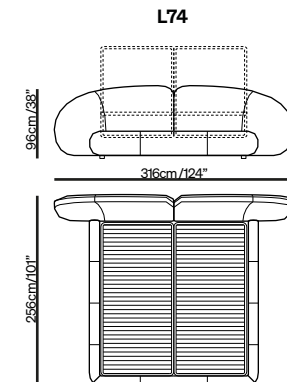

Choose your Memoria

The Memoria project is highly versatile, with the bed available in different sizes to accommodate various spaces.

Double bed with electric slatted base

Split mesh size:
160x200 / 63\" x 79\"

Split mesh size:
180x200 / 71\" x 79\"

Split mesh size:
152x203 / 60\" x 80\"

Split mesh size:
193x203 / 76\" x 80\"

Double bed with tilt and lift mechanism

Split mesh size:
160x200 / 63\" x 79\"

Split mesh size:
180x200 / 71\" x 79\"

Split mesh size:
152x203 / 60\" x 80\"

Split mesh size:
193x203 / 76\" x 80\"

Technical features

The Memoria bed evokes a place where body and mind can rest moving without obstacles, in an enveloping and timeless comfort.