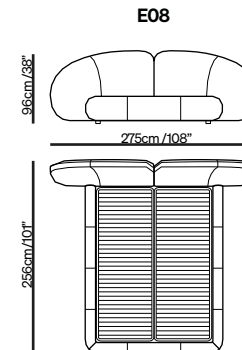

Choose your Memoria

The Memoria project is highly versatile, with the bed available in different sizes to accommodate various spaces.

Double bed with electric slatted base

Split mesh size:
160x200 / 63\" x 79\"

Split mesh size:
180x200 / 71\" x 79\"

Split mesh size:
152x203 / 60\" x 80\"

Split mesh size:
193x203 / 76\" x 80\"

Double bed with tilt and lift mechanism

Split mesh size:
160x200 / 63\" x 79\"

Split mesh size:
180x200 / 71\" x 79\"

Split mesh size:
152x203 / 60\" x 80\"

Split mesh size:
193x203 / 76\" x 80\"

Technical features

The Memoria bed evokes a place where body and mind can rest moving without obstacles, in an enveloping and timeless comfort.