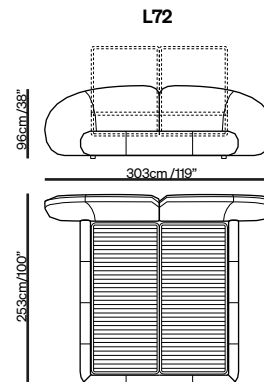

Choose your Memoria

The Memoria project is highly versatile, with the bed available in different sizes to accommodate various spaces.

Double bed with electric slatted base

Split mesh size:
160x200 / 63\" x 79\"

Split mesh size:
180x200 / 71\" x 79\"

Split mesh size:
152x203 / 60\" x 80\"

Split mesh size:
193x203 / 76\" x 80\"

Double bed with tilt and lift mechanism

Split mesh size:
160x200 / 63\" x 79\"

Split mesh size:
180x200 / 71\" x 79\"

Split mesh size:
152x203 / 60\" x 80\"

Split mesh size:
193x203 / 76\" x 80\"

Technical features

The Memoria bed evokes a place where body and mind can rest moving without obstacles, in an enveloping and timeless comfort.