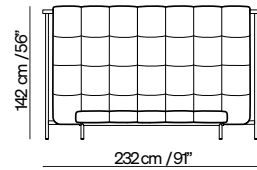

## Bed with slate frame

**L11**

Split mesh size:  
160x200 / 63" x 79"

**L12**

Split mesh size:  
180x200 / 71" x 79"

**L13**

Split mesh size:  
152x203 / 60" x 80"

**L14**