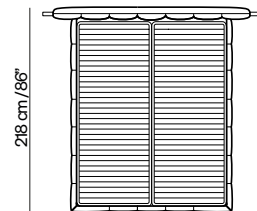

## Bed with slate frame

**L11**

Split mesh size:  
160x200 / 63" x 79"

**L12**

Split mesh size:  
180x200 / 71" x 79"

**L13**

Split mesh size:  
152x203 / 60" x 80"

**L14**