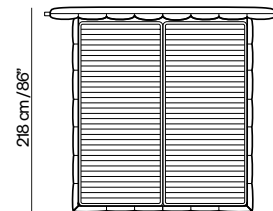

## Bed with slate frame

**L11**

Split mesh size:  
160x200 / 63" x 79"

**L12**

Split mesh size:  
180x200 / 71" x 79"

**L13**

Split mesh size:  
152x203 / 60" x 80"

**L14**

Split mesh size:  
193x203 / 76" x 80"