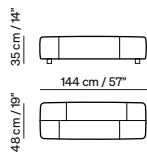

ottoman: Melpot 3039