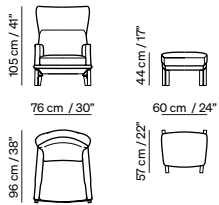

012+010

occasional chair: Clammie 3125