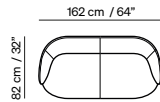

sofa: Botanic 3185