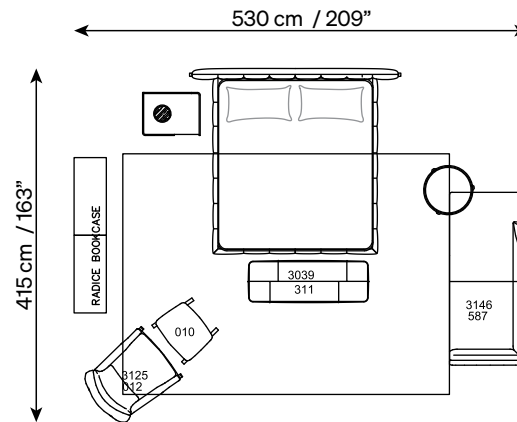

## Bed with slate frame

**L11**

Split mesh size:  
160x200 / 63" x 79"

**L12**

Split mesh size:  
180x200 / 71" x 79"

**L13**

Split mesh size:  
152x203 / 60" x 80"

**L14**

Split mesh size:  
193x203 / 76" x 80"

## Layout Examples

You can also showcase the versatility of the project with different layouts, highlighting the creation of various configurations to optimize space in any bedroom. The bed comes in various frame options to accommodate different mattress dimensions, providing flexibility to fit a range of bedroom layouts and needs.

DIM: 16 SQM / 172 SQ FT

DIM: 17 SQM / 183 SQ FT

DIM: 22 SQM / 237 SQ FT

DIM: 24 SQM / 258 SQ FT