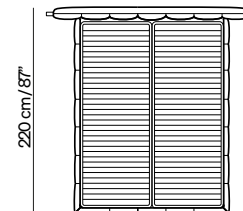

## Bed with slate frame

**L11**

Split mesh size:  
160x200 / 63" x 79"

**L12**

Split mesh size:  
180x200 / 71" x 79"

**L13**

Split mesh size:  
152x203 / 60" x 80"

**L14**

Split mesh size:  
193x203 / 76" x 80"