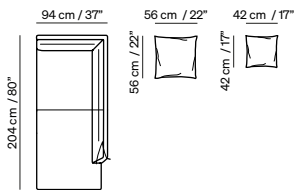

sofa: Positano 3146