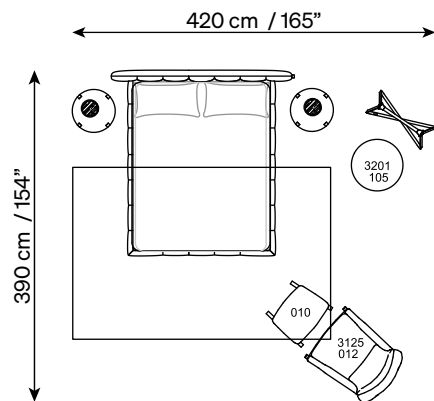

DIM: 17 SQM / 183 SQ FT