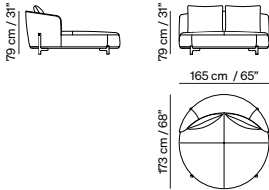

bed: Amalia 3153