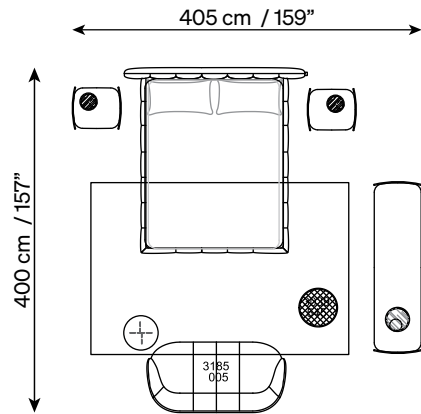

Layout Examples

You can also showcase the versatility of the project with different layouts, highlighting the creation of various configurations to optimize space in any bedroom. The bed comes in various frame options to accommodate different mattress dimensions, providing flexibility to fit a range of bedroom layouts and needs.

DIM: 16 SQM / 172 SQ FT