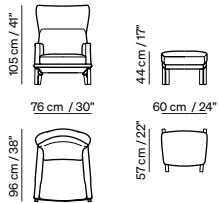

STROMBOLI 30IW

Desk Lamp: Vico  
28x28 H50 White Metal  
L502VWE

Bed side Lamp: Vico  
20x20 H36 White Metal  
L502XWE

012+010

occasional chair: Clemmie 3125

PORTAVENEZIA  
9C.0002.03

Sideboard: Cala  
201x54 H72 Walnut/Saddle Leather  
B01404X