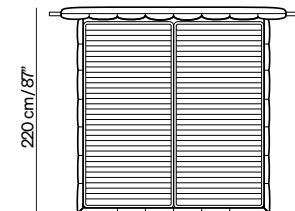

## Bed with slate frame

**L11**

Split mesh size:  
160x200 / 63" x 79"

**L12**

Split mesh size:  
180x200 / 71" x 79"

**L13**

Split mesh size:  
152x203 / 60" x 80"

**L14**

Split mesh size:  
193x203 / 76" x 80"