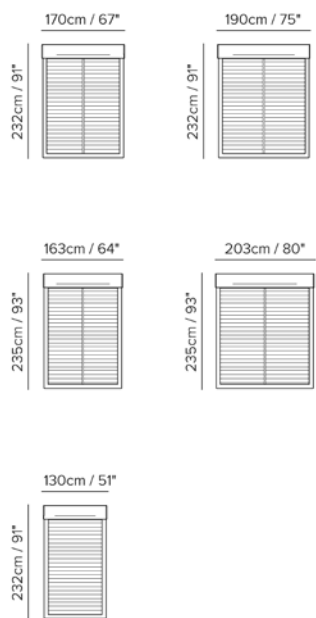

Here are some suggested arrangements.