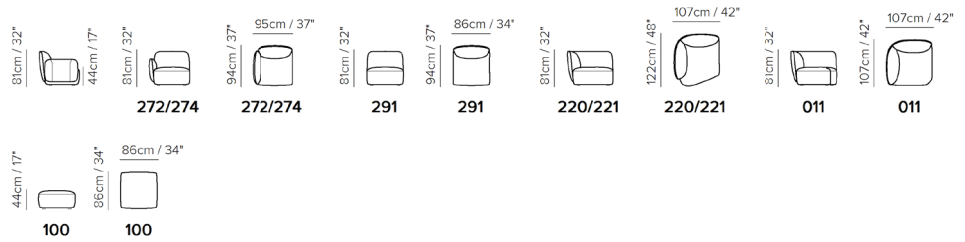

CHOOSE YOUR LAKE