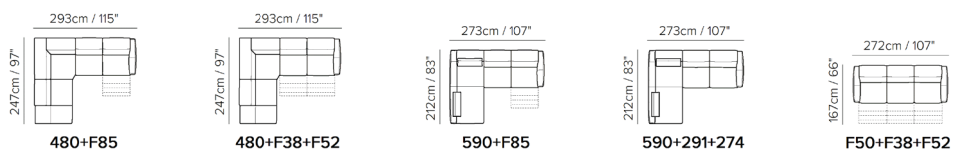

YOU MIGHT LIKE THAT