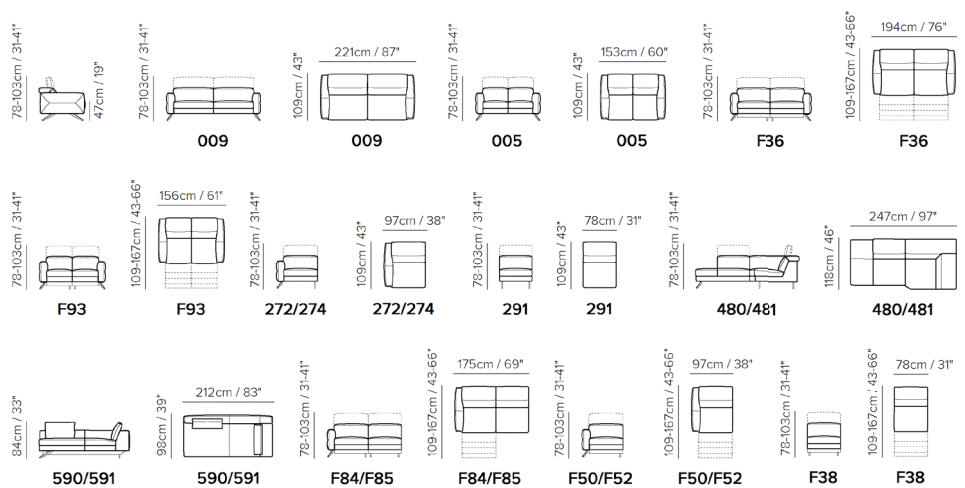

CHOOSE YOUR PATTO