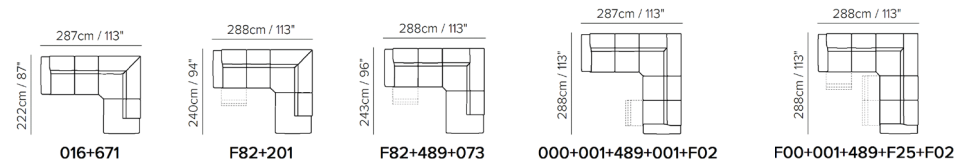

YOU MIGHT LIKE THAT