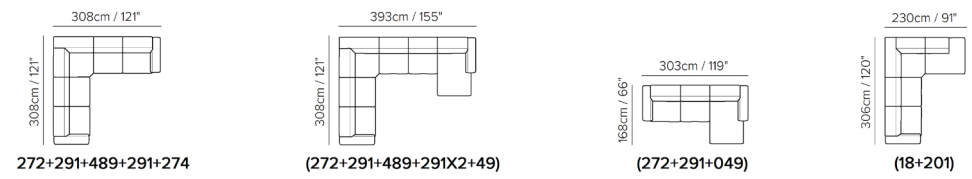

YOU MIGHT LIKE THAT

find your nearest store at natuzzieditions.com