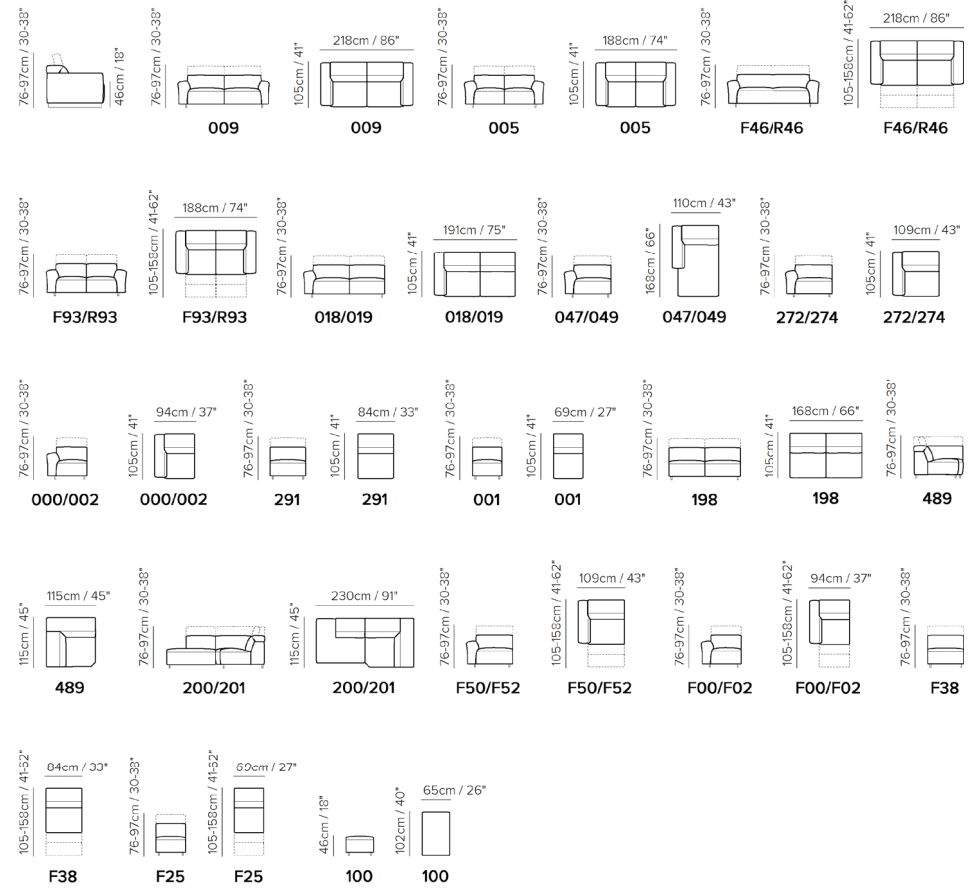

CHOOSE YOUR MODUS