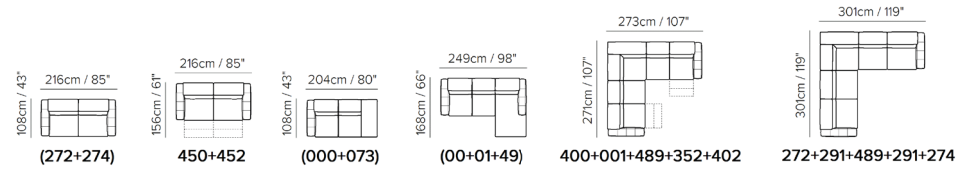

YOU MIGHT LIKE THAT

find your nearest store at natuzzieditions.com