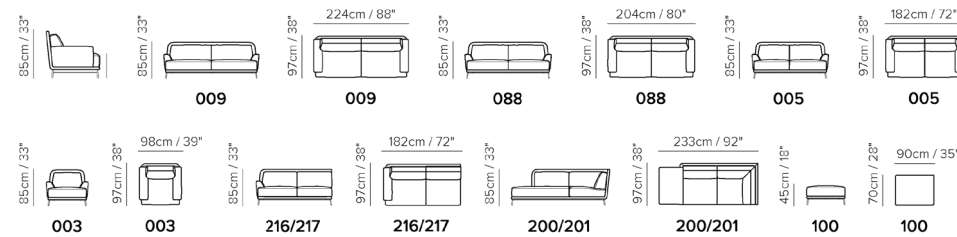

CHOOSE YOUR CARINO