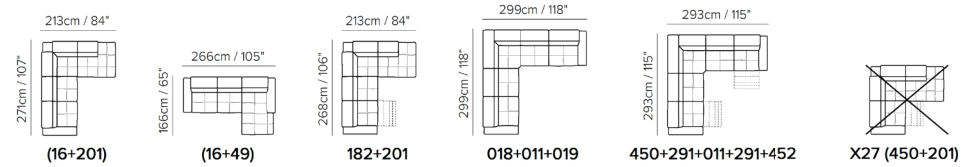

YOU MIGHT LIKE THAT