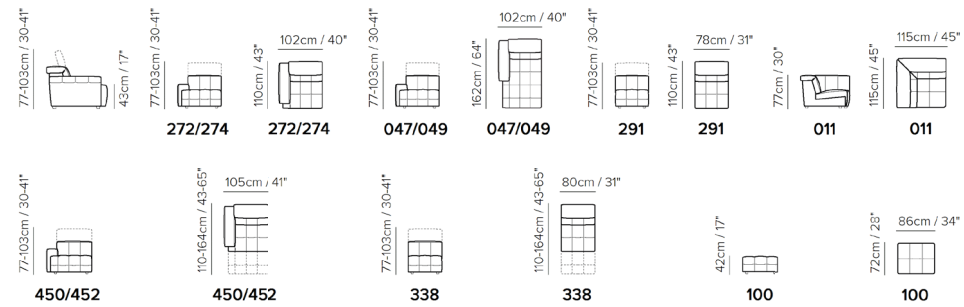

CHOOSE YOUR INTENSO