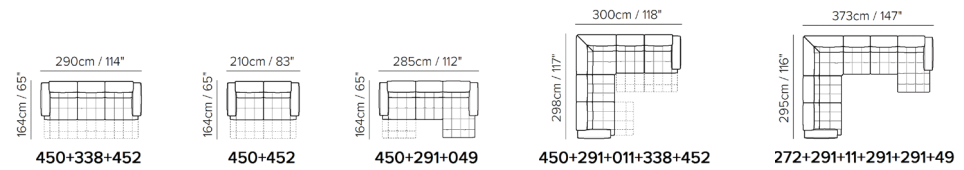

YOU MIGHT LIKE THAT