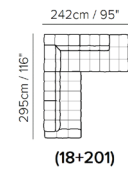

YOU MIGHT LIKE THAT