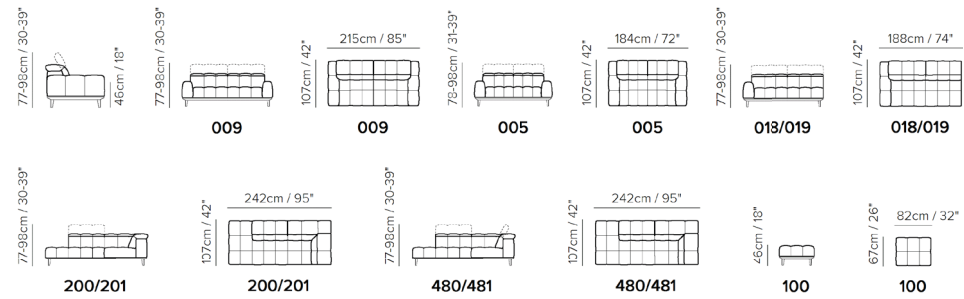

CHOOSE YOUR AUTENTICO