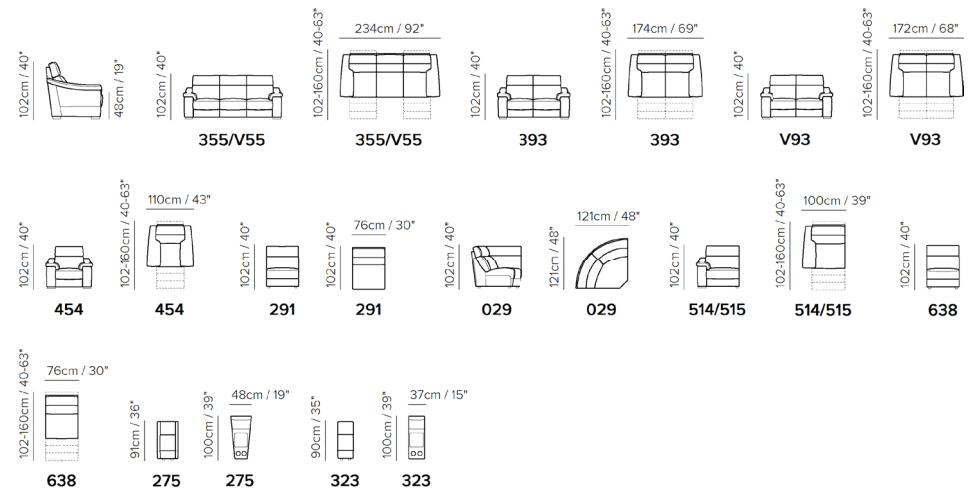

CHOOSE YOUR GIULIVO

YOU MIGHT LIKE THAT

find your nearest store at natuzzieditions.com