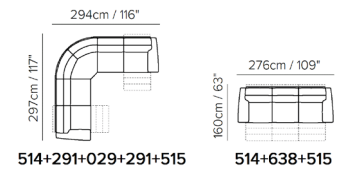

YOU MIGHT LIKE THAT