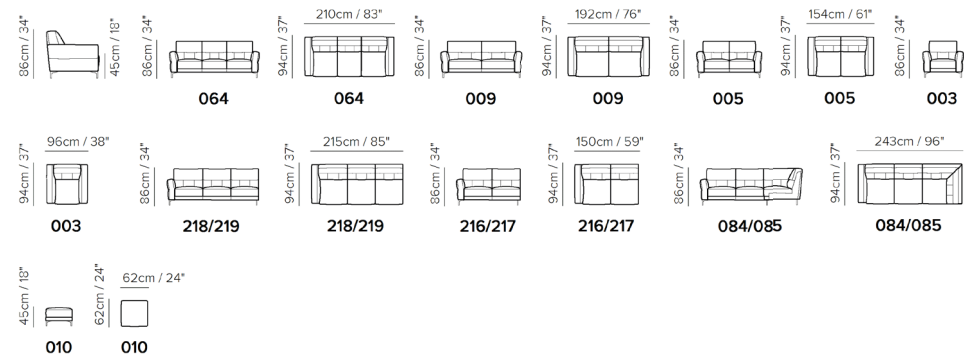

CHOOSE YOUR ACCOGLIENTE

YOU MIGHT LIKE THAT

find your nearest store at natuzzieditions.com