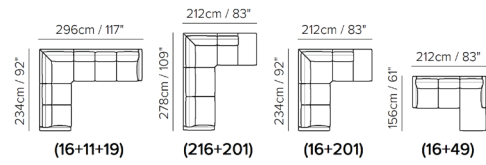

YOU MIGHT LIKE THAT