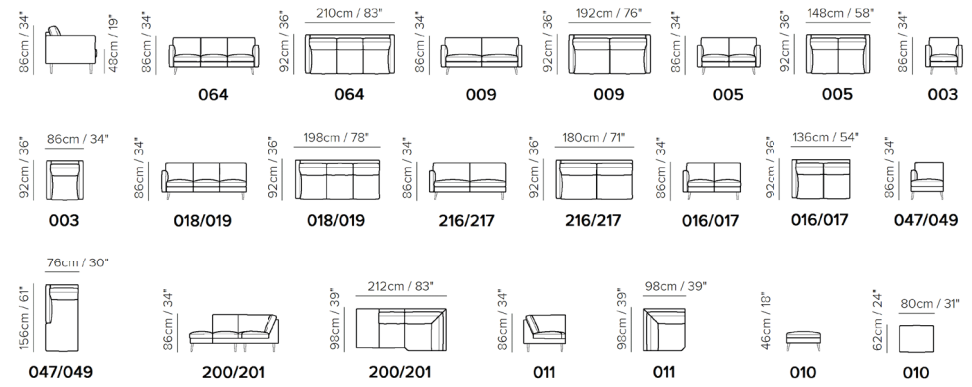

CHOOSE YOUR DESTREZZA