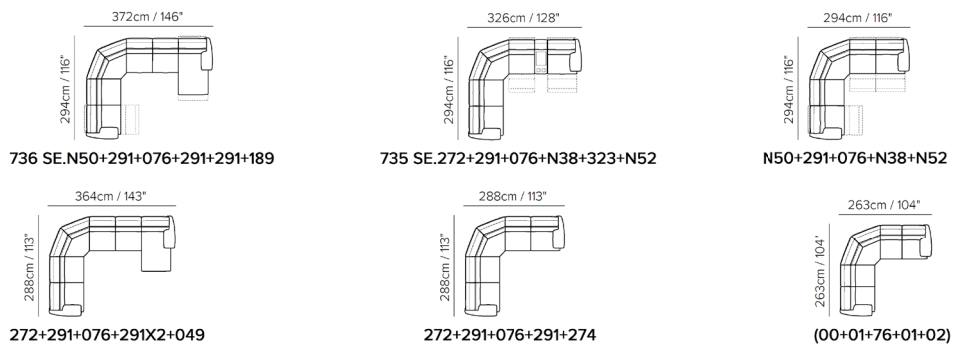

YOU MIGHT LIKE THAT

find your nearest store at natuzzieditions.com