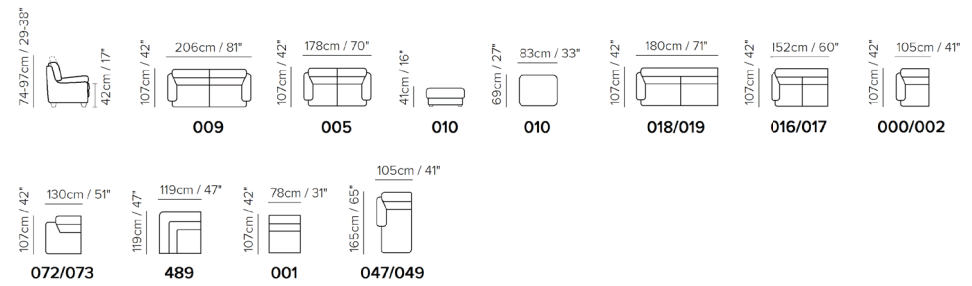

#humancomfort / natuzzieditions.com

NATUZZI
EDITIONS

SPERANZA
sofa

What more do you want?

LEATHER

FABRIC

MANUALLY
ADJUSTABLE HEADREST

CHOOSE YOUR SPERANZA