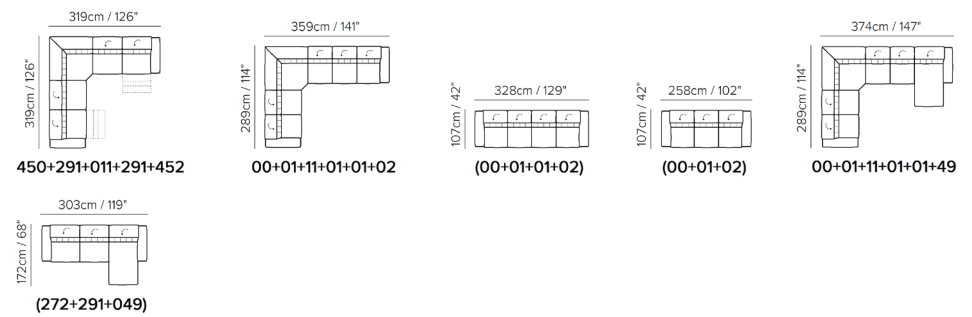

YOU MIGHT LIKE THAT

find your nearest store at natuzzieditions.com