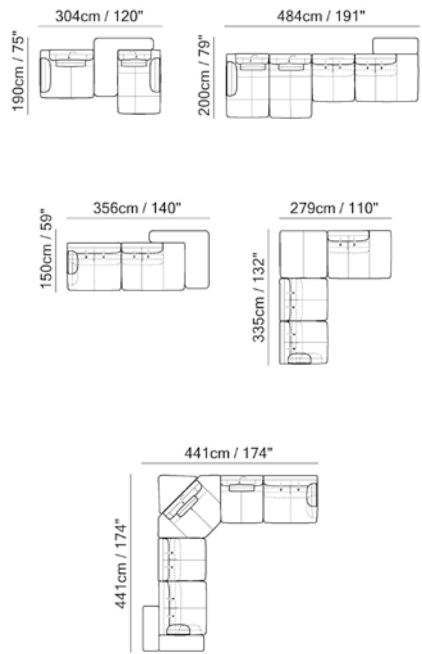

Here are some suggested arrangements.