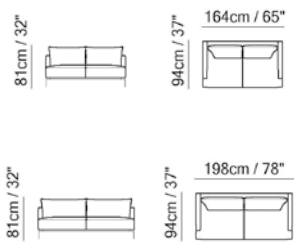

Feet height

21.0 cm | 8.3"

Feet available in metal finishes

- glossy chromed
- black chrome

Here are some suggested arrangements.

Natuzzi Design Center

The beating heart of Natuzzi, the place where beauty is born, where trends that will influence the entire world of furniture take shape and substance. Imagining new shapes and colours, fixing them on paper with a sketch, and then transforming them into something concrete. Identifying the best combinations, imagining the future, discovering what will become the new trends, and turning them into unique and exclusive furniture collections: all of this is the Natuzzi Design Centre.