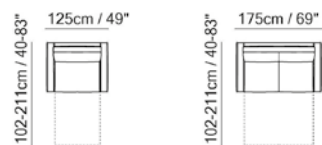

Here are some suggested arrangements.