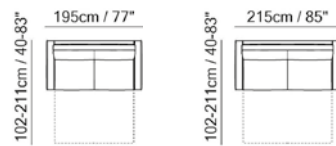

Here are some suggested arrangements.