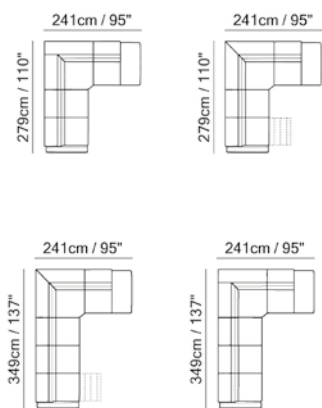

Coverings

Upholstered in fabric or premium Natuzzi leather.

Feet height

11.0 cm | 4.3"

Feet available in metal finish

-glossy chromed

Here are some suggested arrangements.

Natuzzi Design Center