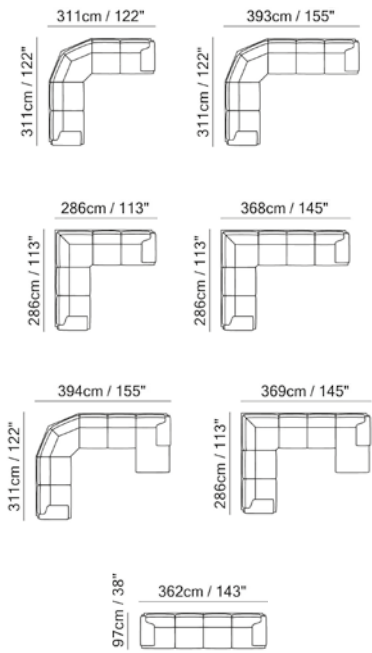

Here are some suggested arrangements.